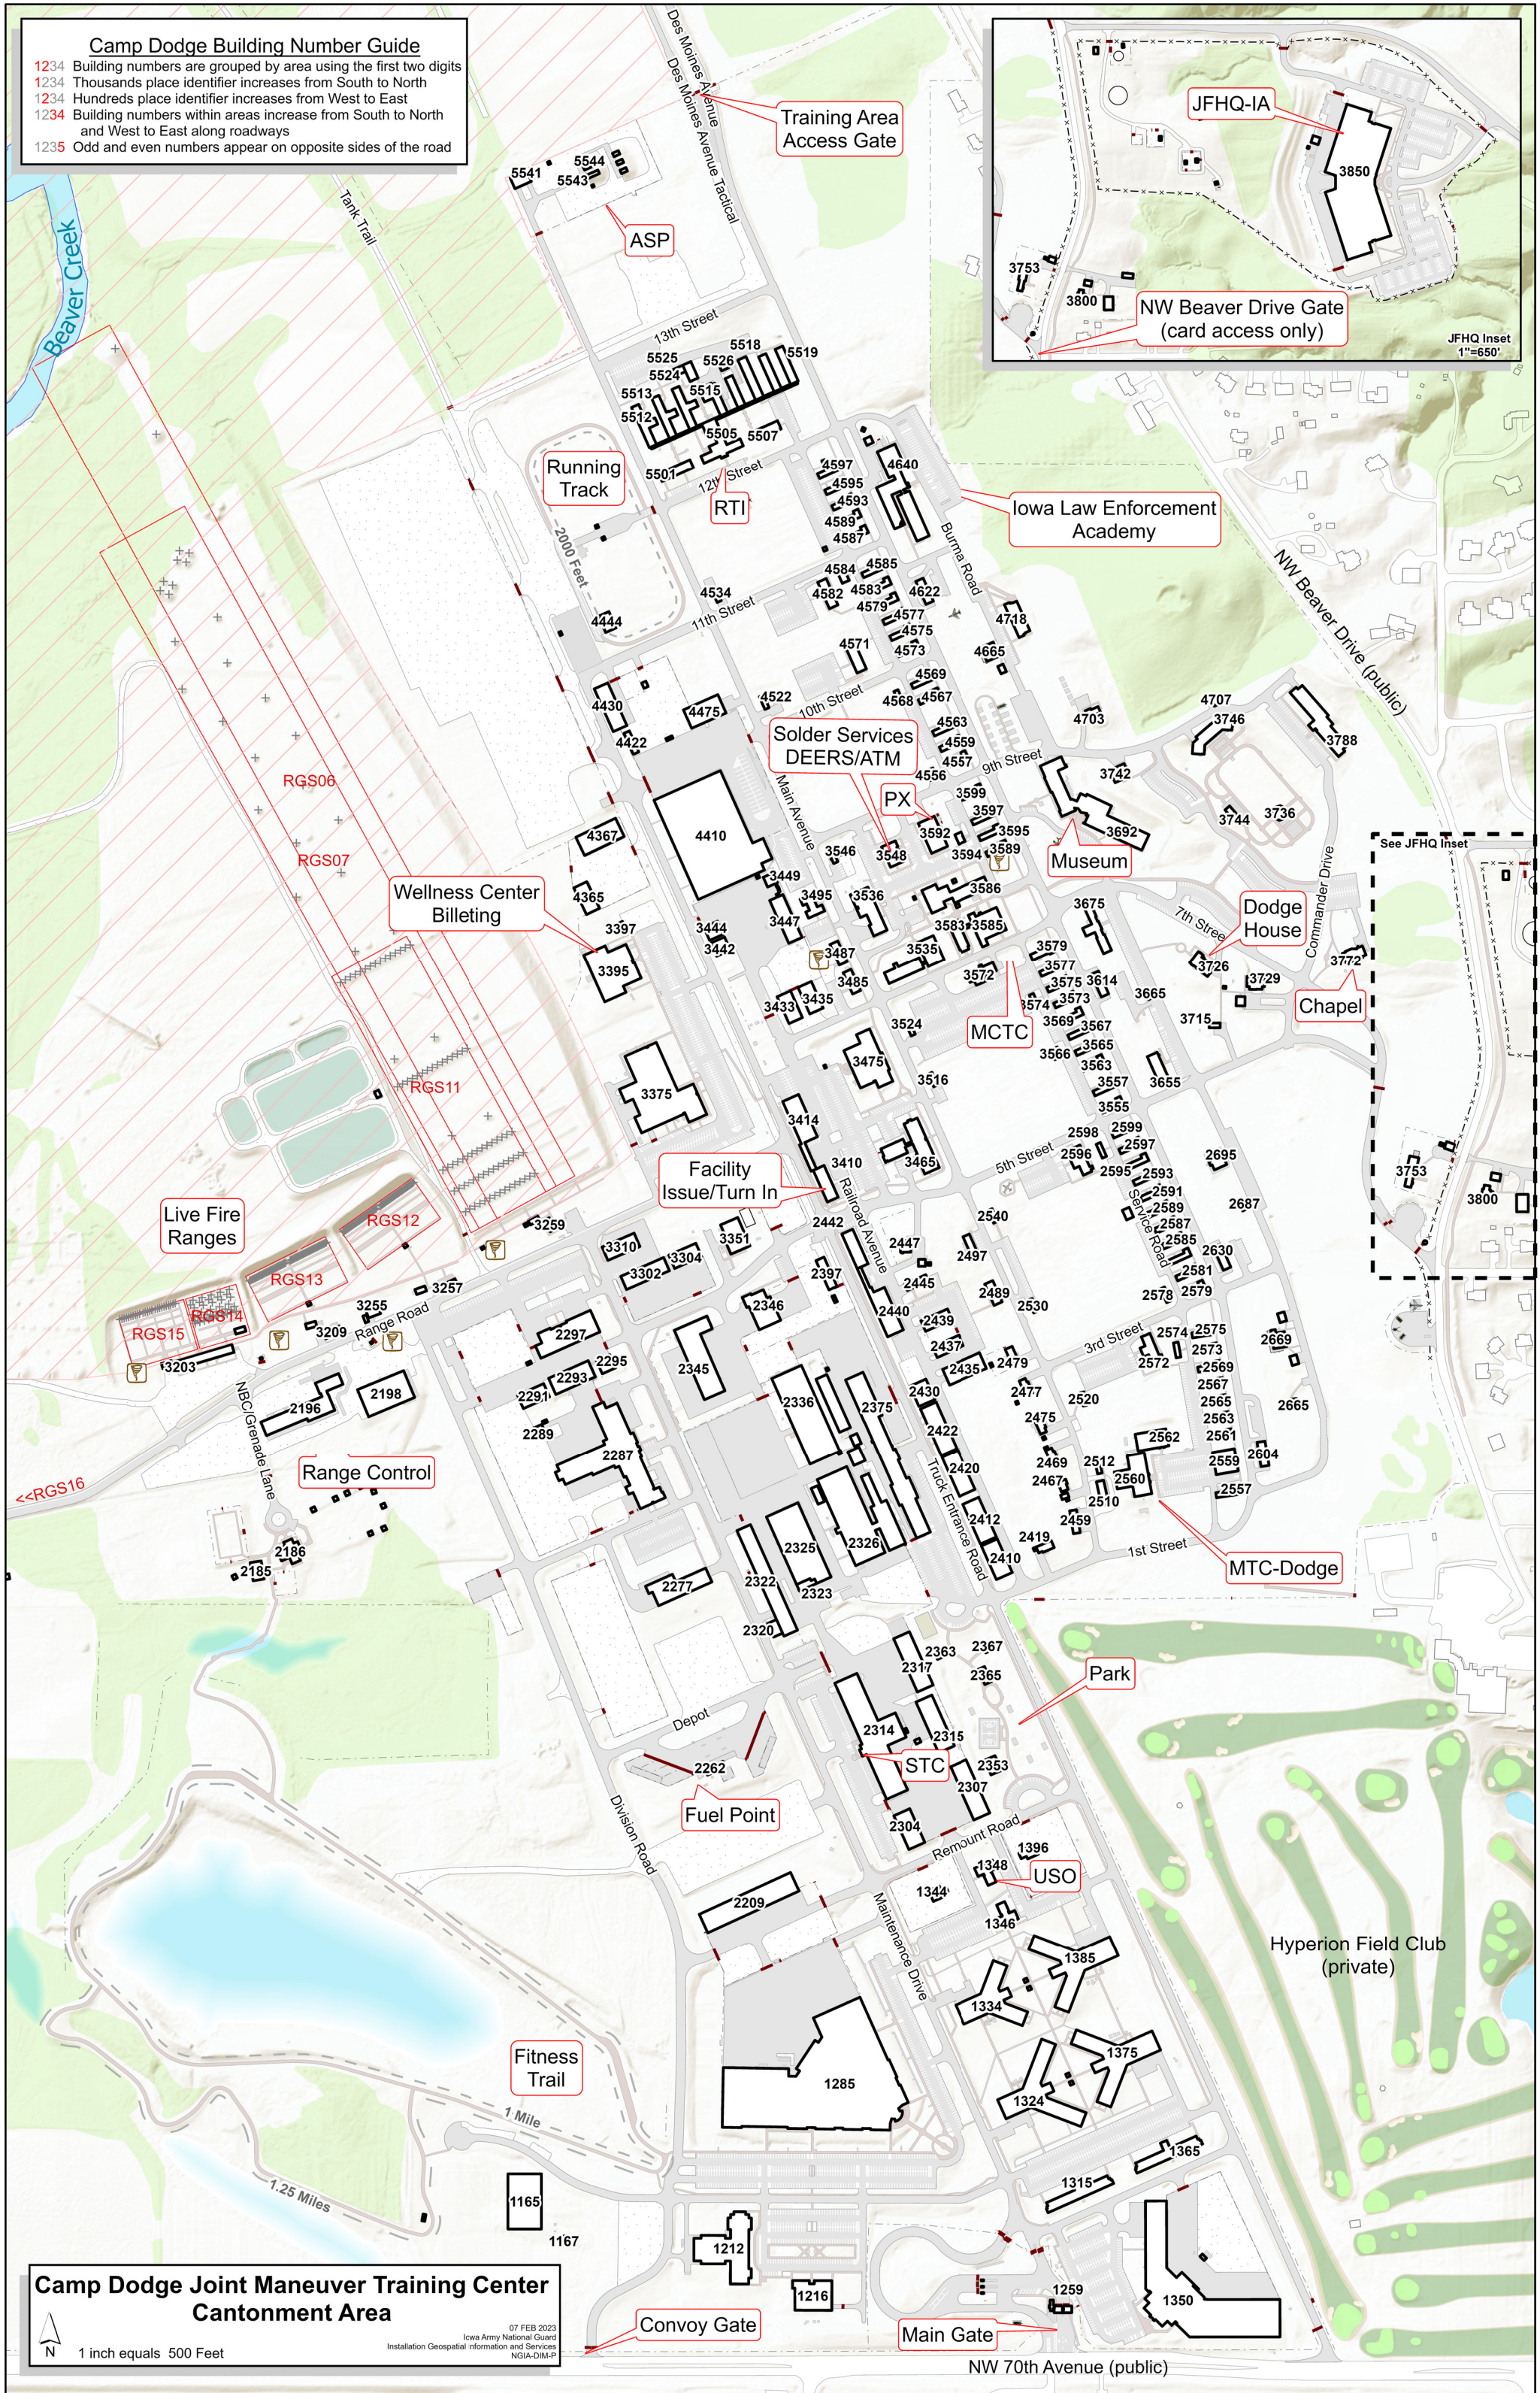

Camp Dodge Building Number Guide

- 1234 Building numbers are grouped by area using the first two digits
- 1234 Thousands place identifier increases from South to North
- 1234 Hundreds place identifier increases from West to East
- 1234 Building numbers within areas increase from South to North and West to East along roadways
- 1235 Odd and even numbers appear on opposite sides of the road

Camp Dodge Joint Maneuver Training Center Cantonment Area

1 inch equals 500 Feet

07 FEB 2023
Iowa Army National Guard
Installation Geospatial Information and Services
NGIA-DIM-P

NW 70th Avenue (public)